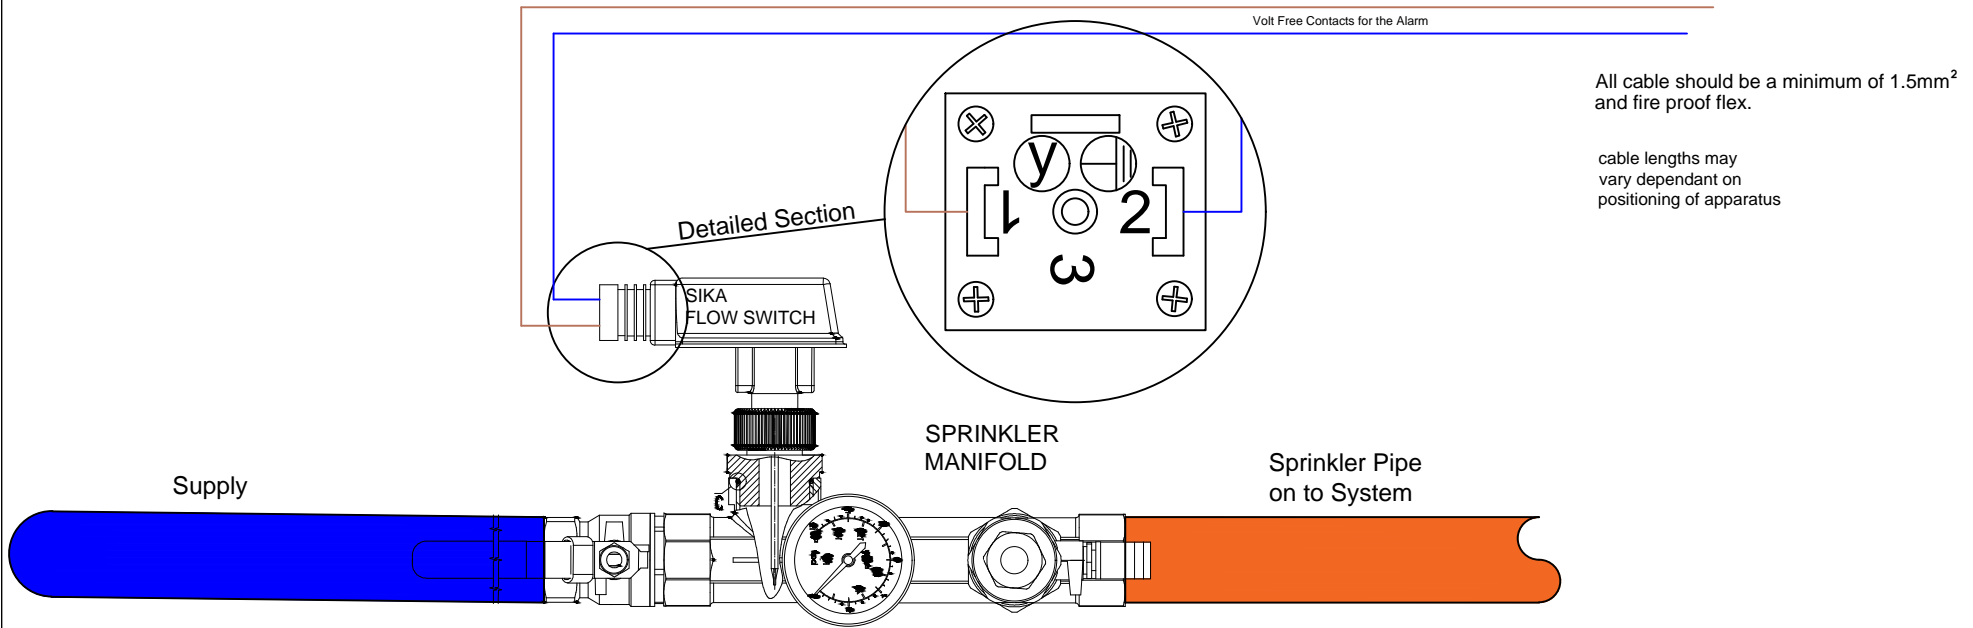

FLOW SWITCH WIRING DIAGRAM (MAINS WATER FED ONLY)

This wiring diagram has been produced as a guide only. Electrical contractors should satisfy themselves as to its accuracy with regards to meeting health, safety & legislation as well as compliance with IEE regs. Domestic Sprinklers Ltd takes no responsibility for incorrectly installed or non compatible alarm systems.

Manifold Dimms:
H: 130mm
W: 18mm
L: 240mm

REV.	DESCRIPTION	DATE
A	REVISED LAYOUT FROM PREVIOUS DIAGRAM	05/02/2016